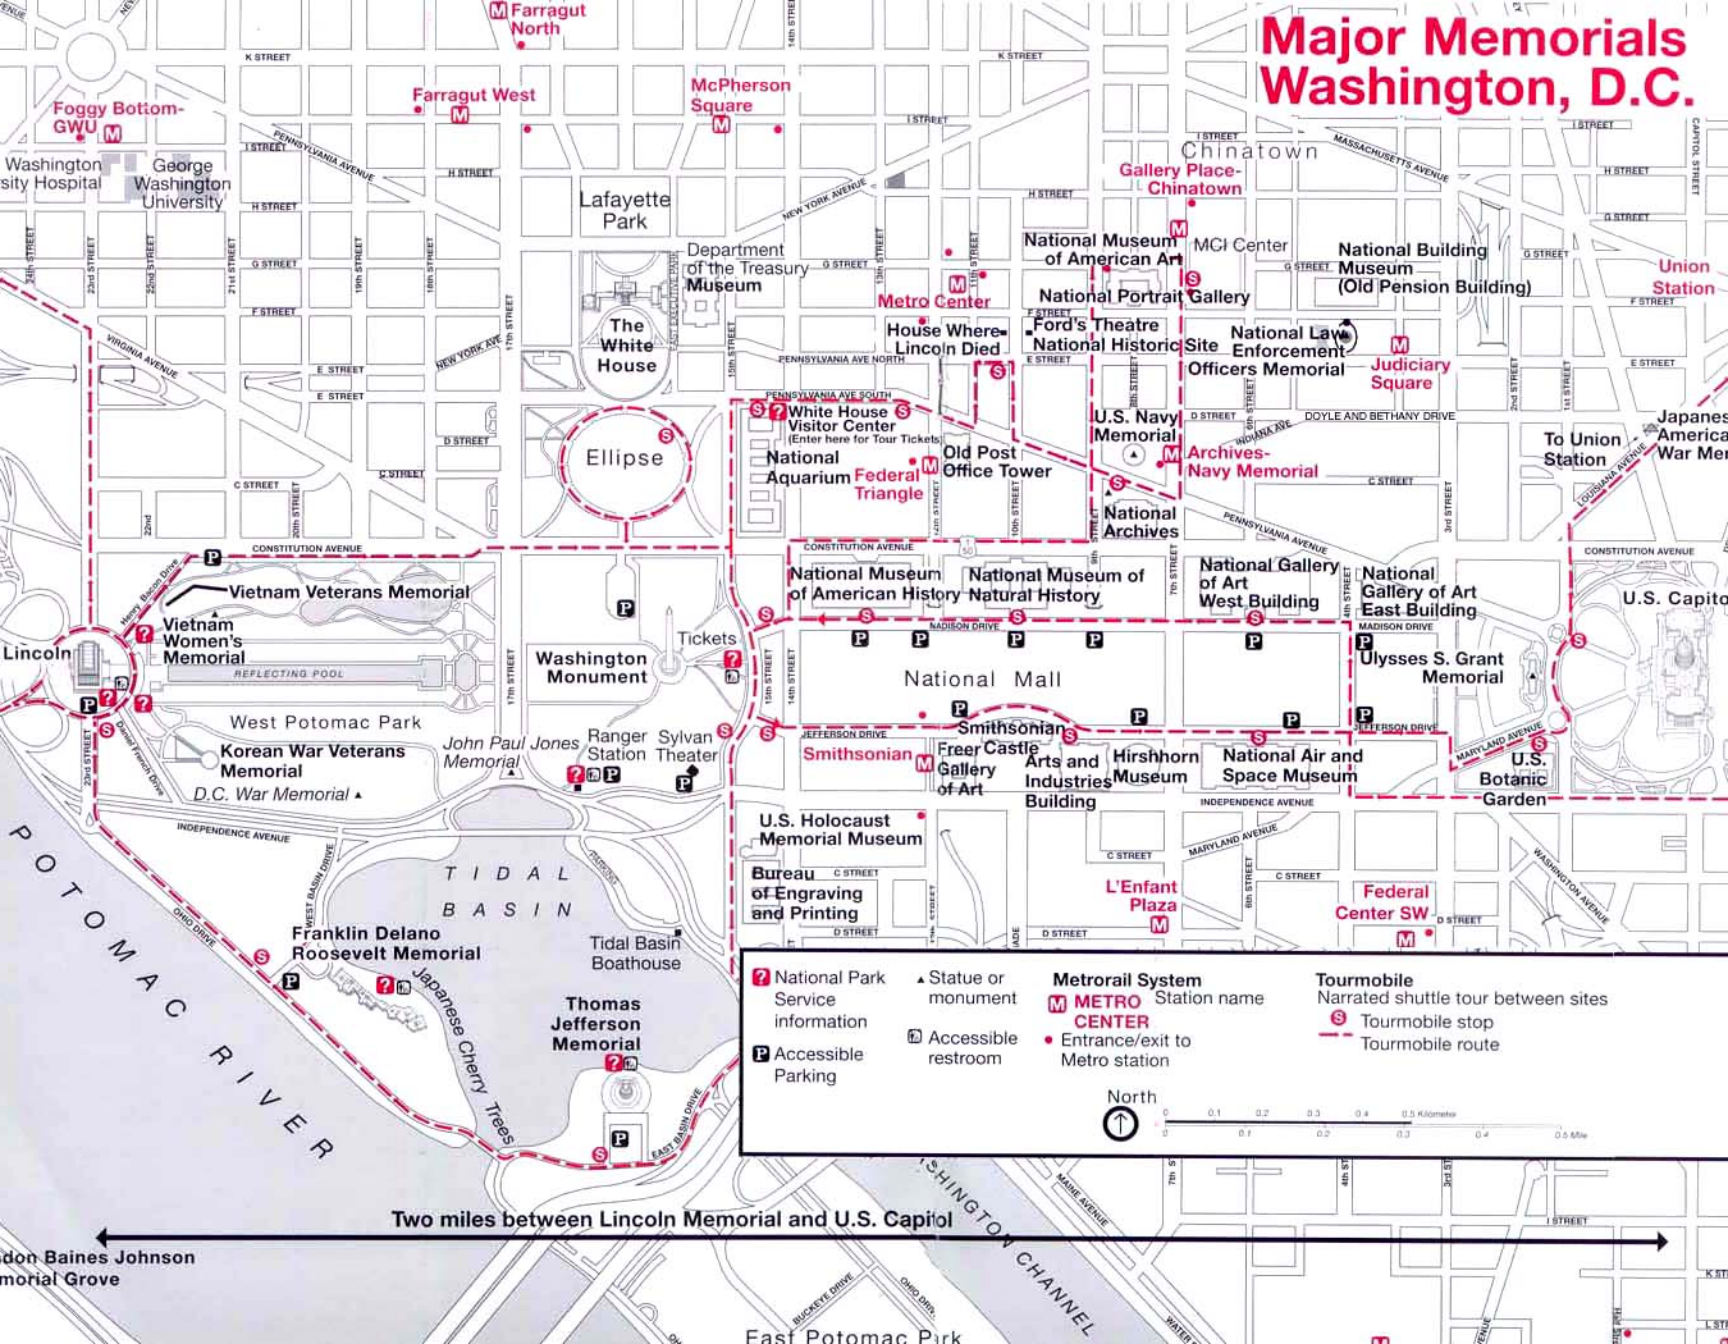

Major Memorials Washington, D.C.

National Park Service information	Statue or monument	Metro Station name	Tourmobile Narrated shuttle tour between sites
Accessible Parking	Accessible restroom	METRO CENTER	Tourmobile stop
		Entrance/exit to Metro station	Tourmobile route

North

Two miles between Lincoln Memorial and U.S. Capitol

Adon Baines Johnson Memorial Grove

East Potomac Park